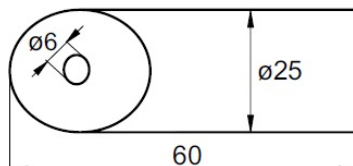

PRODUCT SHEET

Description:

Bar To Wall Bracket, F/ø19mm Tube, Polished Brass, 45 DG Angle

Item number:

15.26.101-8

Units	Box	Carton	HS Code	Barcode
Pcs.	1	60	8302419000	
5704866505017				

SISO A/S

Mileparken 11
DK-2740 Skovlunde
Denmark
VAT: DK 24786013