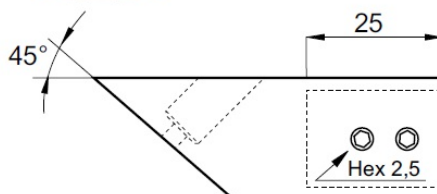

PRODUCT SHEET

Description:

Bar To Wall Bracket, F/ø19mm Tube, Polished Brass, 45 DG Angle

Item number:

15.26.101-8

Units	Box	Carton	HS Code	Barcode
Pcs.	1	60	8302419000	
5704866505017				

SISO A/S

Mileparken 11
DK-2740 Skovlunde
Denmark
VAT: DK 24786013